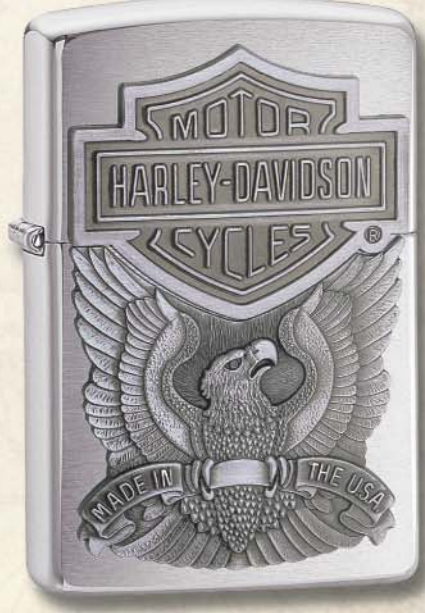

Each Harley Davidson®
Zippo® lighter comes
packaged in a Collector's
Edition gift box. Perfect
for storage and display.

\$29⁹⁵

White Matte
Color Image

011-28978

\$30⁹⁵

Flag Eagle
Polished Chrome

011-28082

HARLEY, HARLEY-DAVIDSON and the Bar & Shield Design are among the trademarks of H-D U.S.A., LLC ©2014 H-D and its Affiliates. All Rights Reserved. Zippo is a licensee of Harley-Davidson Motor Company.

\$26⁹⁵

Color Logo

011-13252

\$30⁹⁵

High Polish Chrome
Color Logo

011-28824

\$37⁹⁵

Sapphire Flames

011-20711

\$39⁹⁵

Made in USA Emblem

011-16284

Skull Series

NEW!

NEW!

\$26⁹⁵ \$26⁹⁵ \$28⁹⁵ \$28⁹⁵ \$30⁹⁵