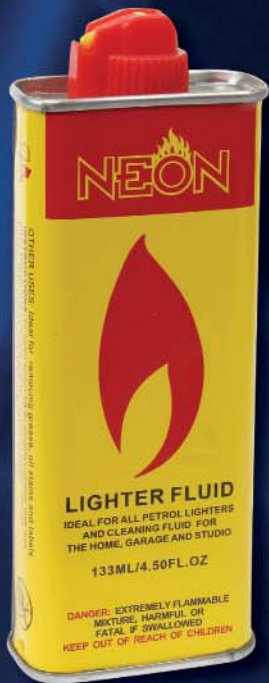

011-63892DSD

Product Dimensions: 1"W x 3"H x .25"D
Display Dimensions: 4.75"W x 4.75"H x 3"D

Case Pk: 50/600 Min. Order: 1

\$199

Bic Disposable Regular
Favorites Series 50/Dsp

011-62240DSD

Product Dimensions: 1"W x 3"H x .25"D
Display Dimensions: 4.75"W x 4.75"H x 3"D

24 piece
DISPLAY

\$3.99

Tarblock for Smokers 24bx Dp

011-10006

Product Dimensions: 2.125" W x 4" H x 0.875" D
Display Dimensions: 8.5" W x 8.875" H x 4.75" D

Case Pk: 24/720 Min. Order: 1

\$4.99

Lighter Fluid -4.5oz.

011-74001

Product Dimensions: 2" W x 5.25" H x 1" D

Case Pk: 20/600 Min. Order: 1

30 piece
DISPLAY

\$2.99

Lighter Leash Holder Premium

011-00012

Product Dimensions: 1.5" W x 5" H x 5" D
Display Dimensions: 4" W x 6" H x 4" D