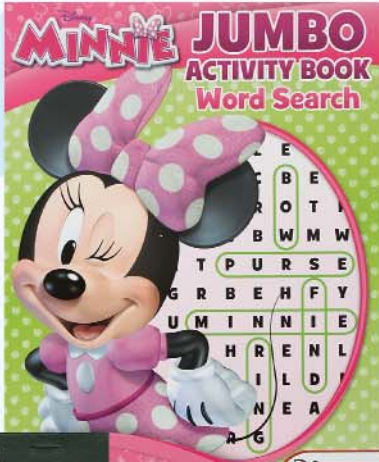

Retail: \$2.99

**E. Dora Sticker Activity Sticker Book**  
Item Dimensions: 8" W x 10.5" H  
Case Pack 24/24

Retail: \$3.99

B.

C.

D.

E.

F.

H.

**F. Hello Kitty Jumbo**  
Item Dimensions: 8" W x 10.5" H  
Case Pack 24/24

Retail: \$2.99

**G. Hello Kitty Sticker Book**  
Item Dimensions: 8" W x 10.5" H  
Case Pack 24/24

Retail: \$3.99

**H. Hello Kitty Reward Stickers**  
Display Dimensions: 3.875" W x 7" H x 4" D  
Case Pack 24/24

Retail: \$3.99

- I. **Jumbo Word Search Disney Minnie Mouse Book** 224-10263  
 Display Dimensions: 8"W x 10.5"H  
 Case Pack 24/24  Retail: \$2.99
- J. **Disney Princess Reward Sticker Book** 224-01013  
 Item Dimensions: 4.5"W x 6.5"H  
 Case Pack 24/24  Retail: \$3.99
- K. **Mickey Mouse Clubhouse Reward Book** 224-01476  
 Item Dimensions: 4.5"W x 6.5"H  
 Case Pack 24/24  Retail: \$3.99