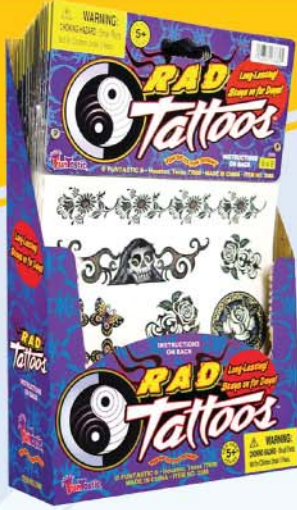

E.

chosen by kids

A. Cap Gun 8-Shot	221-83030	Retail: $2.79
Package Dimensions: 6"W x 7"H Case Pack 24/144		
B. Uzi Blue Cap Gun	221-83150	Retail: $4.49
Package Dimensions: 6.5"W x 9"H Case Pack 24/144		
C. 8-Shot Caps 96 Ct	221-83170	Retail: $1.49
Package Dimensions: 4"W x 7"H Case Pack 48/576		
D. SLING SHOT	221-80050	Retail: $2.29
Package Dimensions: 4.25"W x 10"H Case Pack 24/144		
E. RAD TATTOOS	221-23880	Retail: $2.49
Package Dimensions: 6"W x 9"H Display Dimensions: Case Pack 24/288		
F. DART GUN SET	221-30030	Retail: $3.49
Package Dimensions: 6"W x 12"H Case Pack 24/144		
G. BINOCULARS	221-32060	Retail: $3.79
Package Dimensions: 6"W x 9"H Case Pack 24/144		
H. HAND CUFFS DIE CAST CARDED	221-30010	Retail: $5.99
Package Dimensions: 6.5"W x 9"H Case Pack 24/144