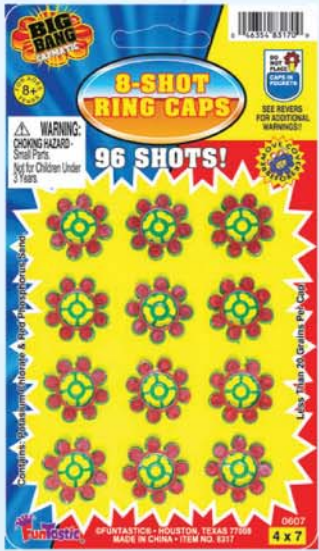

chosen by kids

C.

A. Cap Gun 8-Shot	221-83030	Retail: $2.79
Package Dimensions: 6"W x 7"H Case Pack 24/144		
B. Uzi Blue Cap Gun	221-83150	Retail: $4.49
Package Dimensions: 6.5"W x 9"H Case Pack 24/144		
C. 8-Shot Caps 96 Ct	221-83170	Retail: $1.49
Package Dimensions: 4"W x 7"H Case Pack 48/576		
D. SLING SHOT	221-80050	Retail: $2.29
Package Dimensions: 4.25"W x 10"H Case Pack 24/144		
E. RAD TATTOOS	221-23880	Retail: $2.49
Package Dimensions: 6"W x 9"H Display Dimensions: Case Pack 24/288		
F. DART GUN SET	221-30030	Retail: $3.49
Package Dimensions: 6"W x 12"H Case Pack 24/144		
G. BINOCULARS	221-32060	Retail: $3.79
Package Dimensions: 6"W x 9"H Case Pack 24/144		
H. HAND CUFFS DIE CAST CARDED	221-30010	Retail: $5.99
Package Dimensions: 6.5"W x 9"H Case Pack 24/144