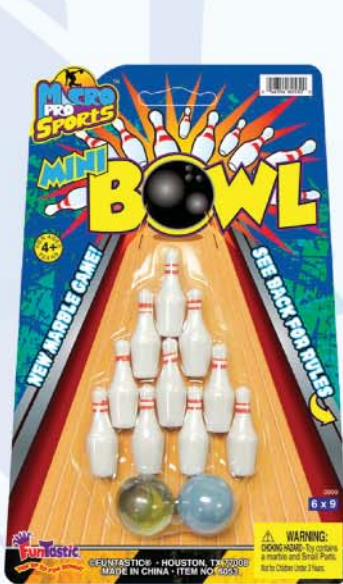

A.

B.

A. Pool Table Package Dimensions: 6" W x 12" H Case Pack 24/144	221-80040 	Retail: $2.49
B. Mini Bowling Set Package Dimensions: 6" W x 9" H Case Pack 24/144	221-60530 	Retail: $2.49
C. Mini Putting Green Package Dimensions: 6" W x 12" H Case Pack 24/144	221-74370 	Retail: $3.29
D. Pocket Basketball Game Package Dimensions: 6" W x 10" H Case Pack 24/144	221-60700 	Retail: $4.49
E. Wind Up Fish Game Package Dimensions: 6.25" W x 10" H Case Pack 12/144	221-26010 	Retail: $4.99
F. Toy Floor Spinner Display 30 Hooks Hooks Hold 180 Peggable Toys Display Dimensions: 21" W x 75" H x 21" D	221-50065