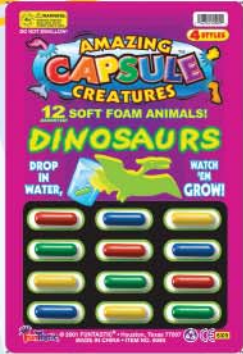

FunTastic

D.