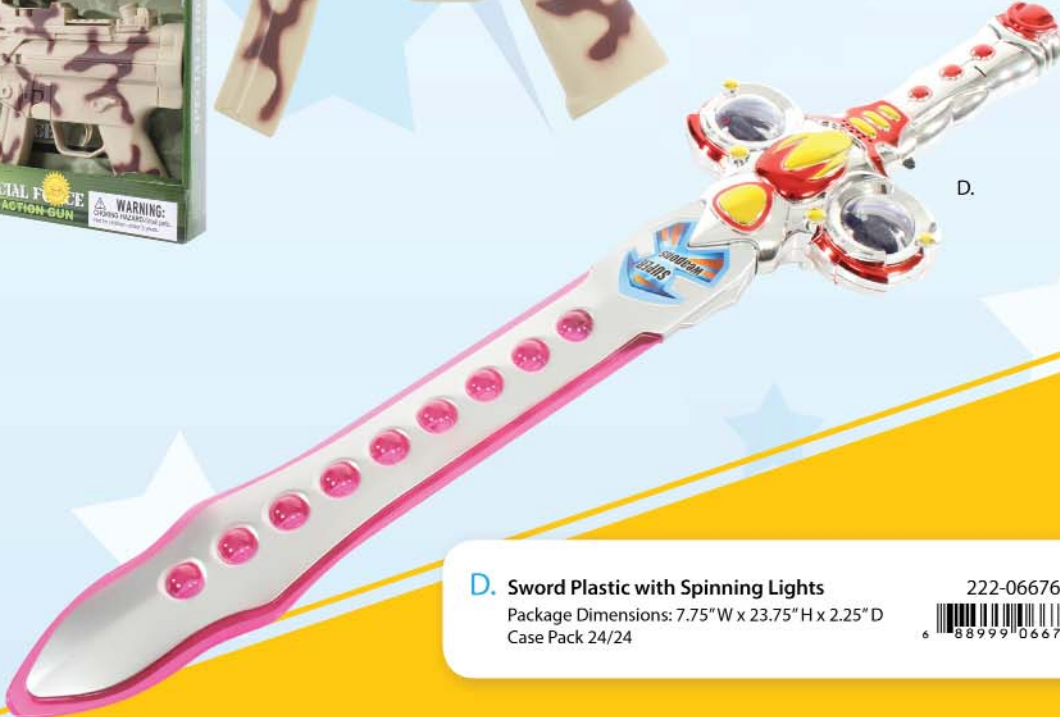

A.

chosen
by
kids

C.

A. Vibrating Gun with Light & Sound

Package Dimensions: 9.75" W x 7.75" H x 1.75" D
Case Pack 48/48

Retail: $7.99

B. Vibrating Gun with Spinning Light & Sound

Package Dimensions: 9.75" W x 7.5" H x 1.75" D
Case Pack 48/48

Retail: $7.99

C. Vibrating Camo Gun with Light & Sound

Package Dimensions: 12.5" W x 9" H x 1.75" D
Case Pack 36/36

Retail: $7.99

B.

D.

D. Sword Plastic with Spinning Lights

Package Dimensions: 7.75" W x 23.75" H x 2.25" D
Case Pack 24/24

Retail: $6.00

Retail: $9.99