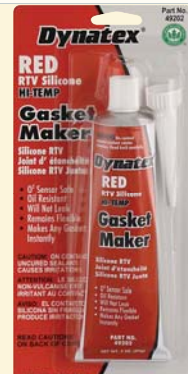

GLUES AND SEALERS

SUPER GLUE
.10oz Tube Carded

092-49403
Retail
\$2.59
Std Pk 12
Min Order 1

SUPER GLUE GEL
.07oz Tube Carded

092-49433
Retail
\$2.99
Std Pk 12
Min Order 1

REAR VIEW MIRROR ADHESIVE
w/Primer .3ml Carded

092-49401
Retail
\$3.39
Std Pk 12
Min Order 1

CLEAR RTV SILICONE
Sealant/Adhesive

3oz Tube
092-49204
Retail
\$3.99
Std Pk 12
Min Order 1

RED BOLT LOCK HIGH STRENGTH

.6ml Tube Carded
092-49451
Retail
\$4.99
Std Pk 6
Min Order 1

BLUE RTV SILICONE GASKET MAKER

Std. Temp
3oz. Tube Carded
092-49203
Retail
\$4.99
Std Pk 12
Min Order 1

RED RTV SILICONE GASKET MAKER

High Temp
3oz Tube
092-49202
Retail
\$4.99
Std Pk 12
Min Order 1

GORILLA GLUE 2PK

3gram Tube
092-78001
Retail
\$4.49
Std Pk 6
Min Order 1

GORILLA GLUE

15gram Tube
092-78050
Retail
\$5.99
Std Pk 6
Min Order 1

J-B WELD STEEL STIK

Steel Reinforced Epoxy
092-82675
Retail
\$8.99
Std Pk 6
Min Order 1